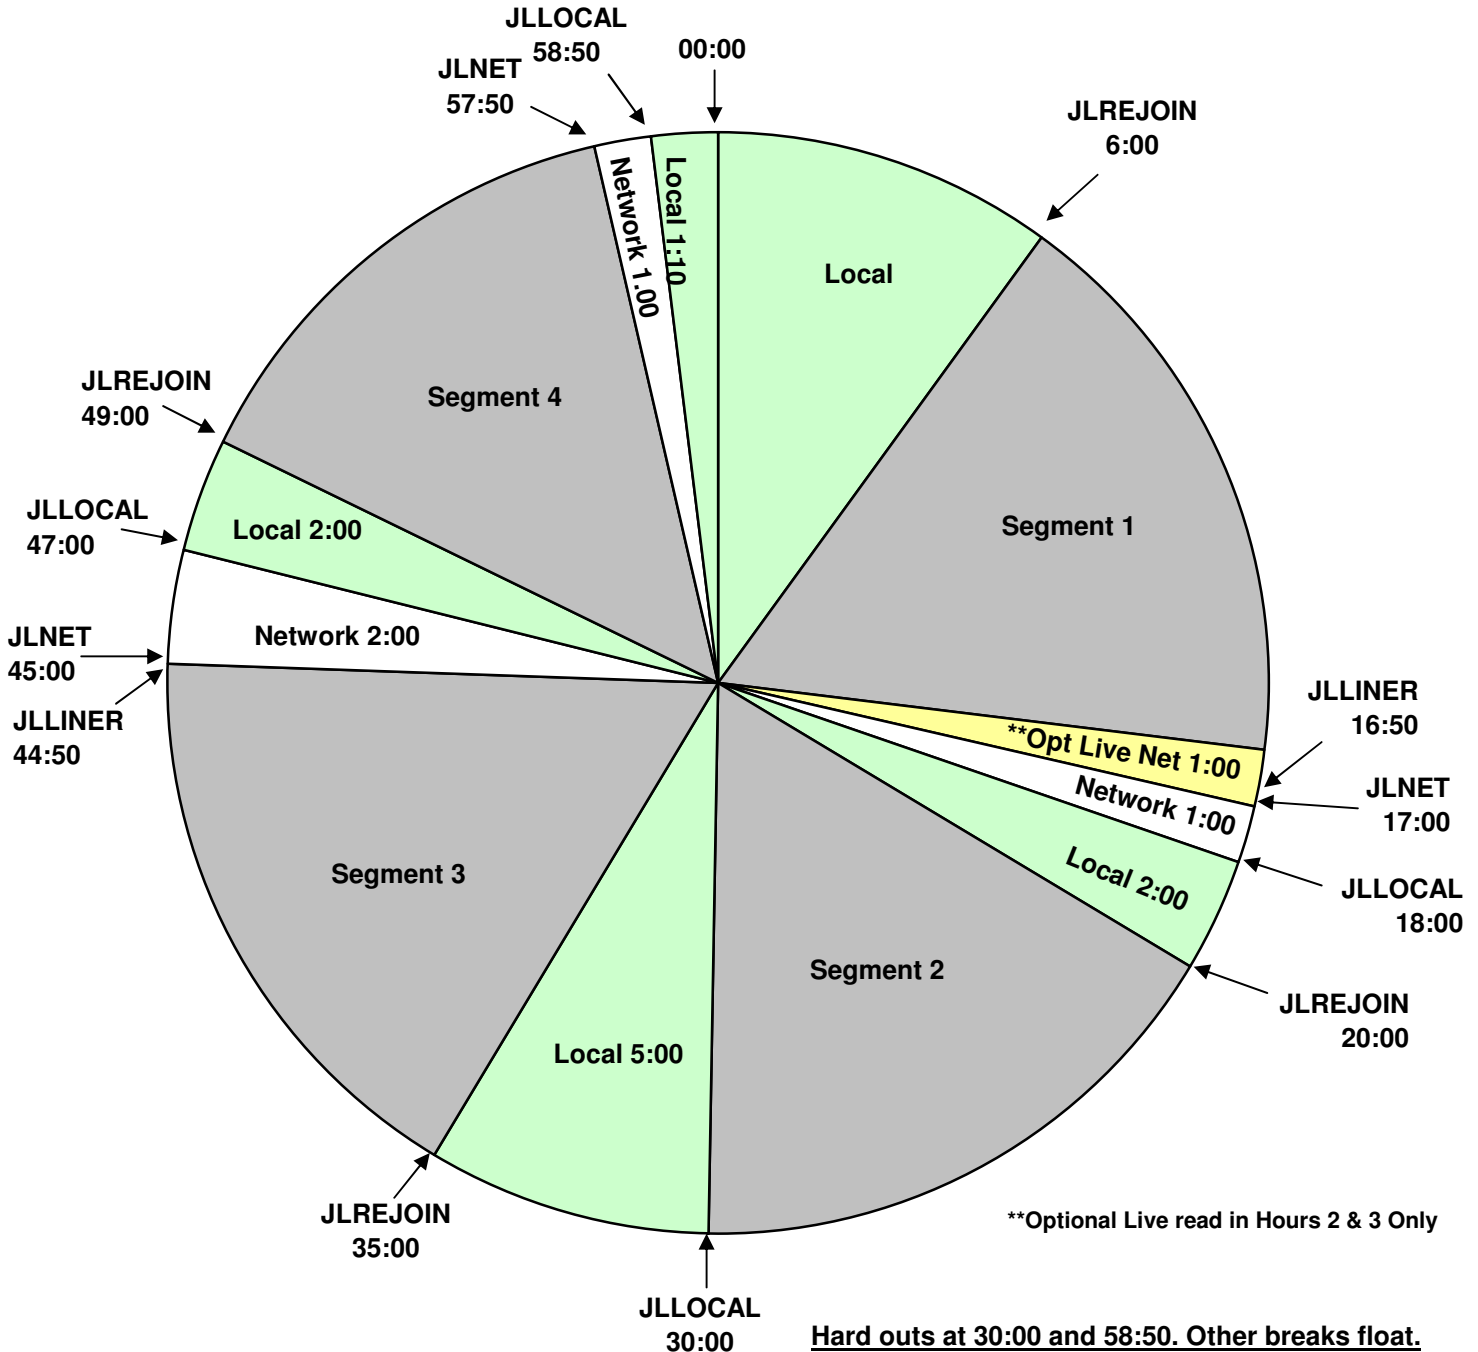

**Program Clock**  
**XDS Program: America Now**  
 Effective July 1, 2013  
 Premiere XDS PRO4-P Satellite  
 6-9 PM Eastern/ 5-8 PM Central/  
 3-6 PM Pacific time

For Technical Assistance call:  
 Premiere Network Operations Center: 800-276-4431  
 Technical Info: [www.premiereradio.com/engineering](http://www.premiereradio.com/engineering)

**America Now Promos/Liner fed between 9:31 & 9:34pm ET**  
 America Now Promo 1 sent at 9:31:00pm ET (30 seconds)  
 America Now Promo 2 sent at 9:32:00pm ET (15 seconds)  
 America Now Liner sent at 9:32:30pm ET (10 seconds)